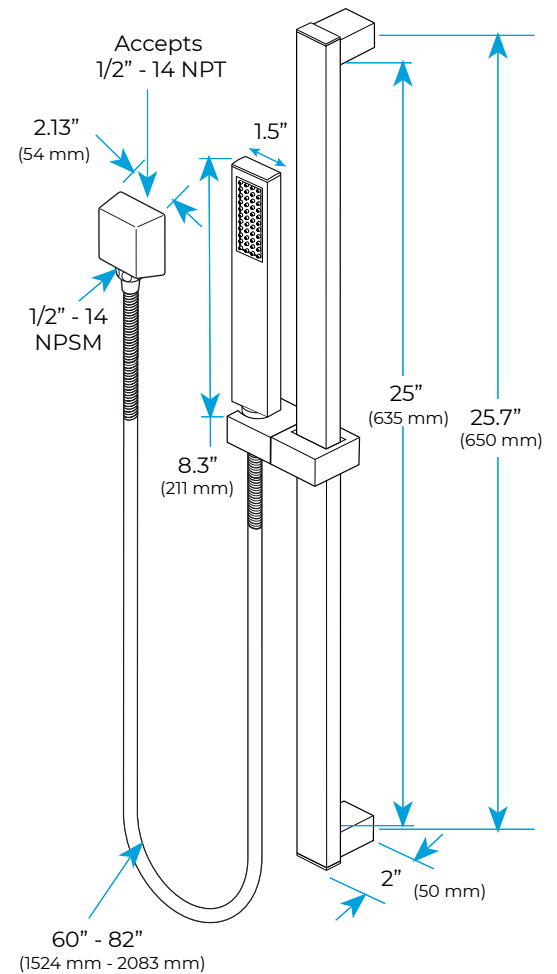

MATTE BLACK WALL MOUNT SQUARE SHOWER HEAD WITH 2-WAY CONCEALED THERMOSTATIC MIXER SHOWER SET WITH HANDHELD SHOWER SPECIFICATIONS

Shower Head

Flow Rate: 2 GPM

Mixer Connections

Hand Shower

Flow Rate: 2.0 GPM / 7.6 LPM

All dimensions and specifications are nominal and may vary. Use actual products for accuracy in critical situations.