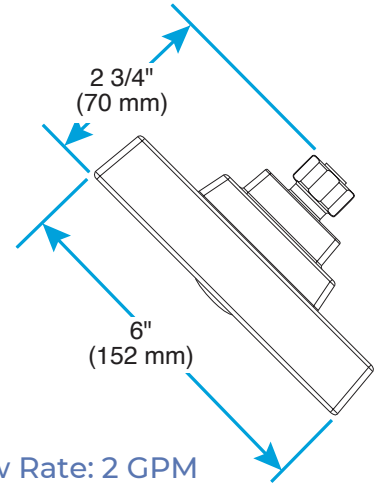

MATTE BLACK WALL MOUNT SQUARE SHOWER HEAD WITH 2-WAY CONCEALED THERMOSTATIC MIXER SHOWER SET WITH HANDHELD SHOWER SPECIFICATIONS

Shower Head

Flow Rate: 2 GPM

Mixer Connections

Hand Shower

Flow Rate: 2.0 GPM / 7.6 LPM

All dimensions and specifications are nominal and may vary. Use actual products for accuracy in critical situations.