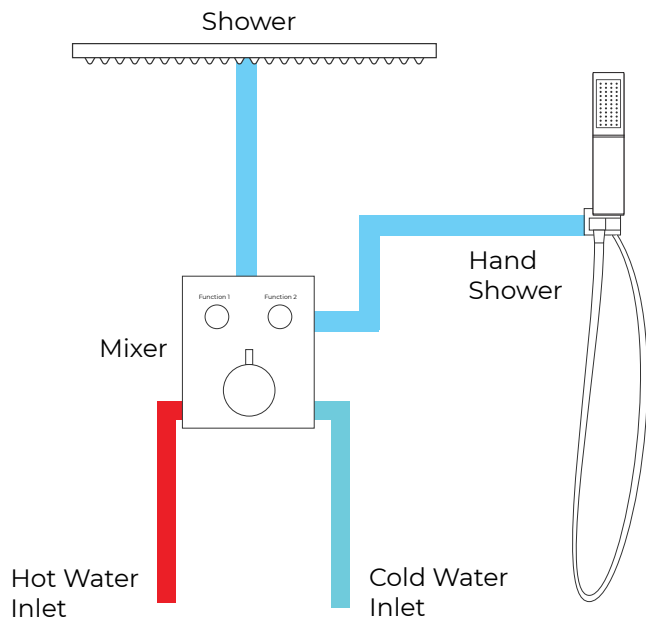

MATTE BLACK WALL MOUNT SQUARE SHOWER HEAD WITH 2-WAY CONCEALED THERMOSTATIC MIXER SHOWER SET WITH HANDHELD SHOWER SPECIFICATIONS

Shower Head

Flow Rate: 2 GPM

Mixer Connections

Hand Shower

Flow Rate: 2.0 GPM / 7.6 LPM

All dimensions and specifications are nominal and may vary. Use actual products for accuracy in critical situations.